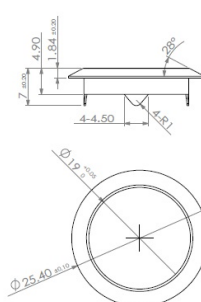

PRODUCT SHEET

Description:

Rim Lock 850, $\varnothing 19 \times 22 \text{mm}$, Drawer, NPL, CK SISO, KA H06

Item number:

14.01.040-9

Units	Box	Carton	HS Code	Barcode
Pcs.	12	192	8301300000	
				5704866032049

SISO A/S

Mileparken 11
DK-2740 Skovlunde
Denmark
VAT: DK 24786013

Phone +45 45 830 900

www.siso.dk
siso@siso.dk

Danske Bank
Nytorv Branch
Copenhagen
SWIFT: DABADKKK

Account no.
4180 3112 112936
IBAN Account
DK7230003112112936